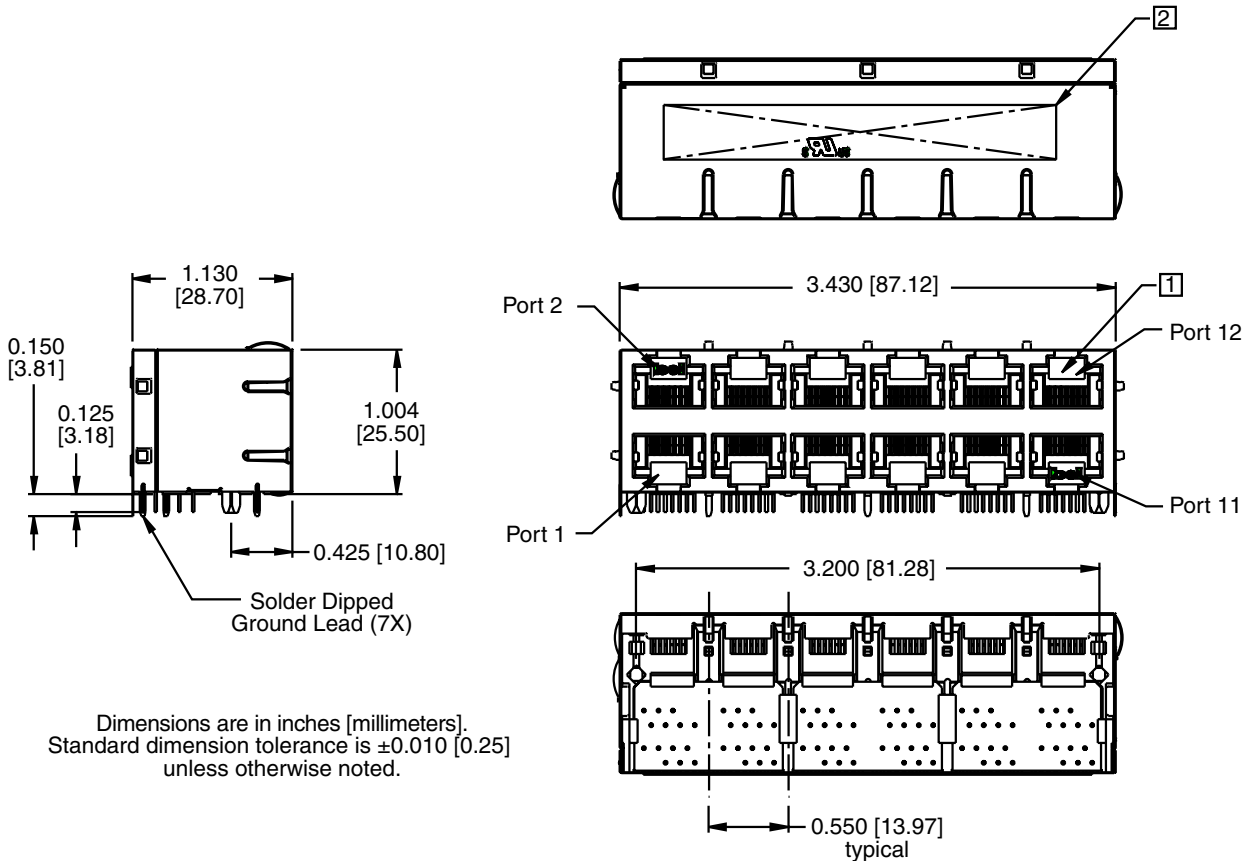

### SCHEMATIC

0811-2X6R-19

0811-2X6R-19

### Notes

Plastic Housing	Thermoplastic, flammability rating UL 94V-0
Contacts	50 micro-inch hard gold plating
Pins	Tin-coated copper wire, DIA 0.018" [0.46]
Solderability	Per MIL Std. 202, Method 208
Metal Shield	Nickel plated copper alloy (all ground leads are solder dipped)