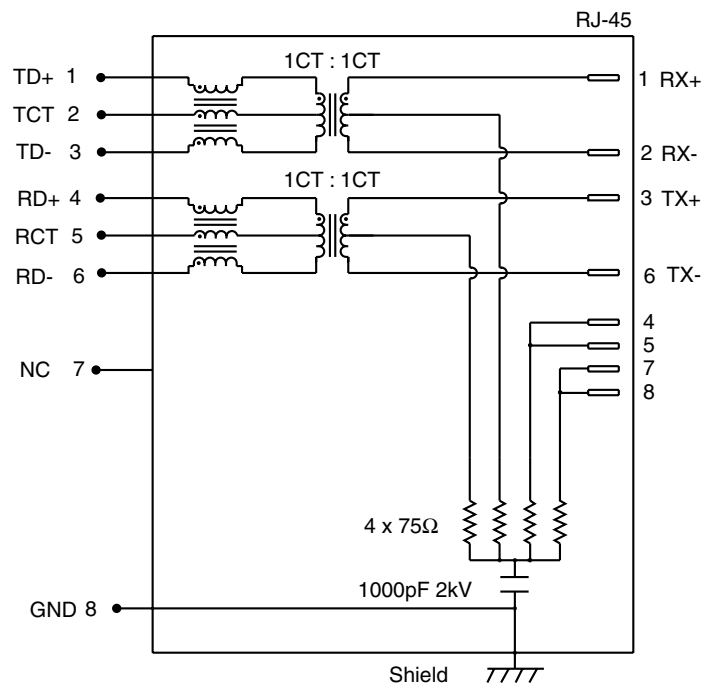

INTEGRATED CONNECTOR MODULES

10/100Base-TX MagJack® 2 x 6

0811-2X6R-19

- 12-port shielded RJ-45 connector with integrated 10/100 magnetics
- Compatible with a variety of 10/100 transceiver ICs
- Operating temperature 0° to +70° C
- Storage temperature -40° to +85° C
- Complies with IEEE standards and all 10/100 Ethernet specifications including 350µH with 8mA DC bias
- Highly integrated design conserves valuable board space
- Minimum interwinding breakdown voltage of 1500 Vrms
- Adaptable, modular design provides higher reliability

ELECTRICAL SPECIFICATIONS AT 25° C

Insertion Loss dB max	Return Loss dB min			Common to Differential Mode Rejection dB min	Common to Common Mode Rejection dB min	Crosstalk dB min			
	100kHz to 100MHz	1MHz to 30MHz	30MHz to 60MHz				60MHz to 80MHz	100kHz to 100MHz	100kHz to 100MHz
-1.1	-18	18 - 20 log (f/30MHz)	-12	-40	-30	-35			

SCHEMATIC

0811-2X6R-19