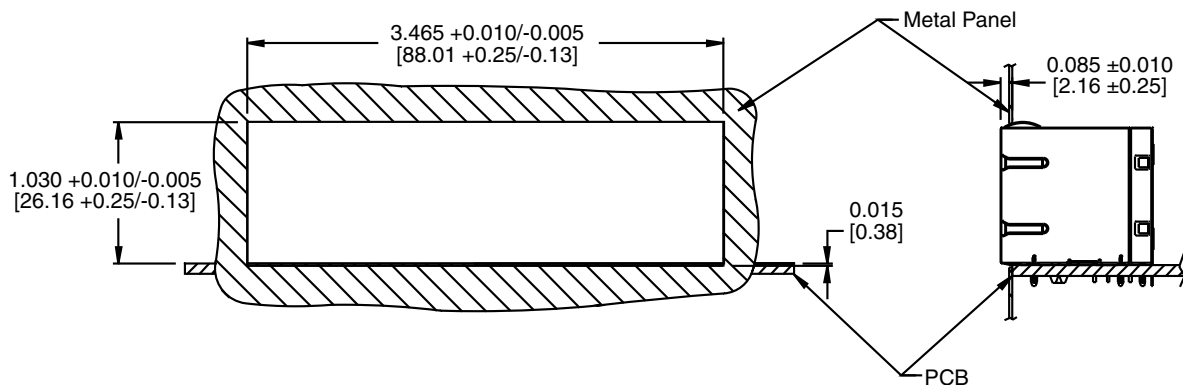

Suggested Panel Opening

©2004 Bel Fuse Inc. Specifications subject to change without notice. 03.04

CORPORATE

Bel Fuse Inc.
206 Van Vorst Street
Jersey City, NJ 07302
Tel 201-432-0463
Fax 201-432-9542
www.belfuse.com

FAR EAST

Bel Fuse Ltd.
8F / 8 Luk Hop Street
San Po Kong
Kowloon, Hong Kong
Tel 852-2328-5515
Fax 852-2352-3706
www.belfuse.com

EUROPE

Bel Fuse Europe Ltd.
Preston Technology Management Centre
Marsh Lane, Suite G7, Preston
Lancashire, PR1 8UD, U.K.
Tel 44-1772-556601
Fax 44-1772-888366
www.belfuse.com